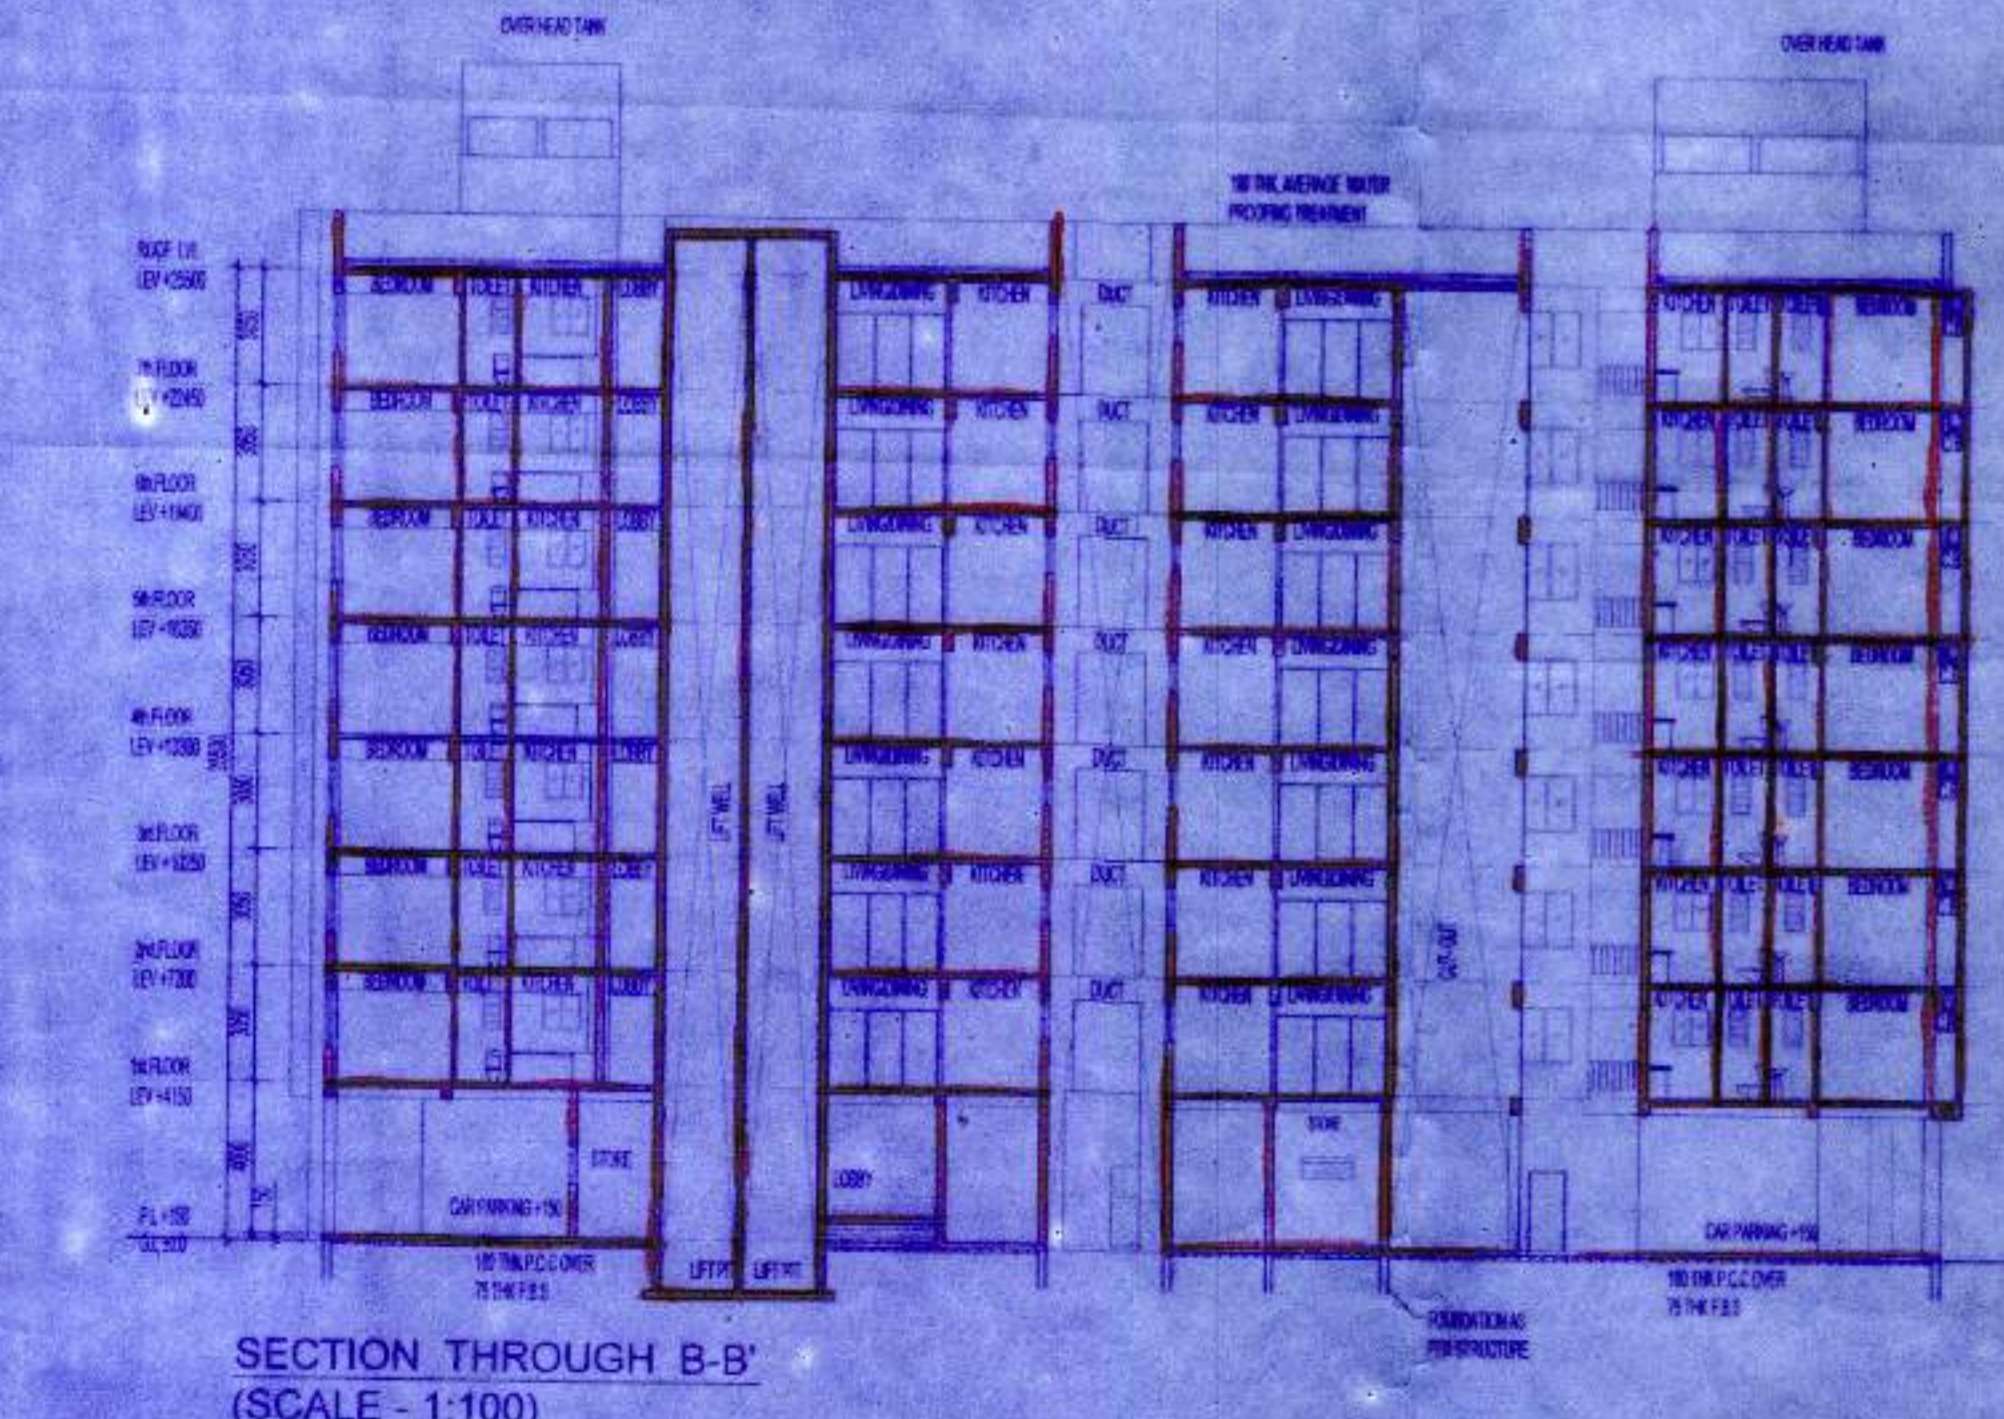

SECTION THROUGH B-B'
(SCALE - 1:100)