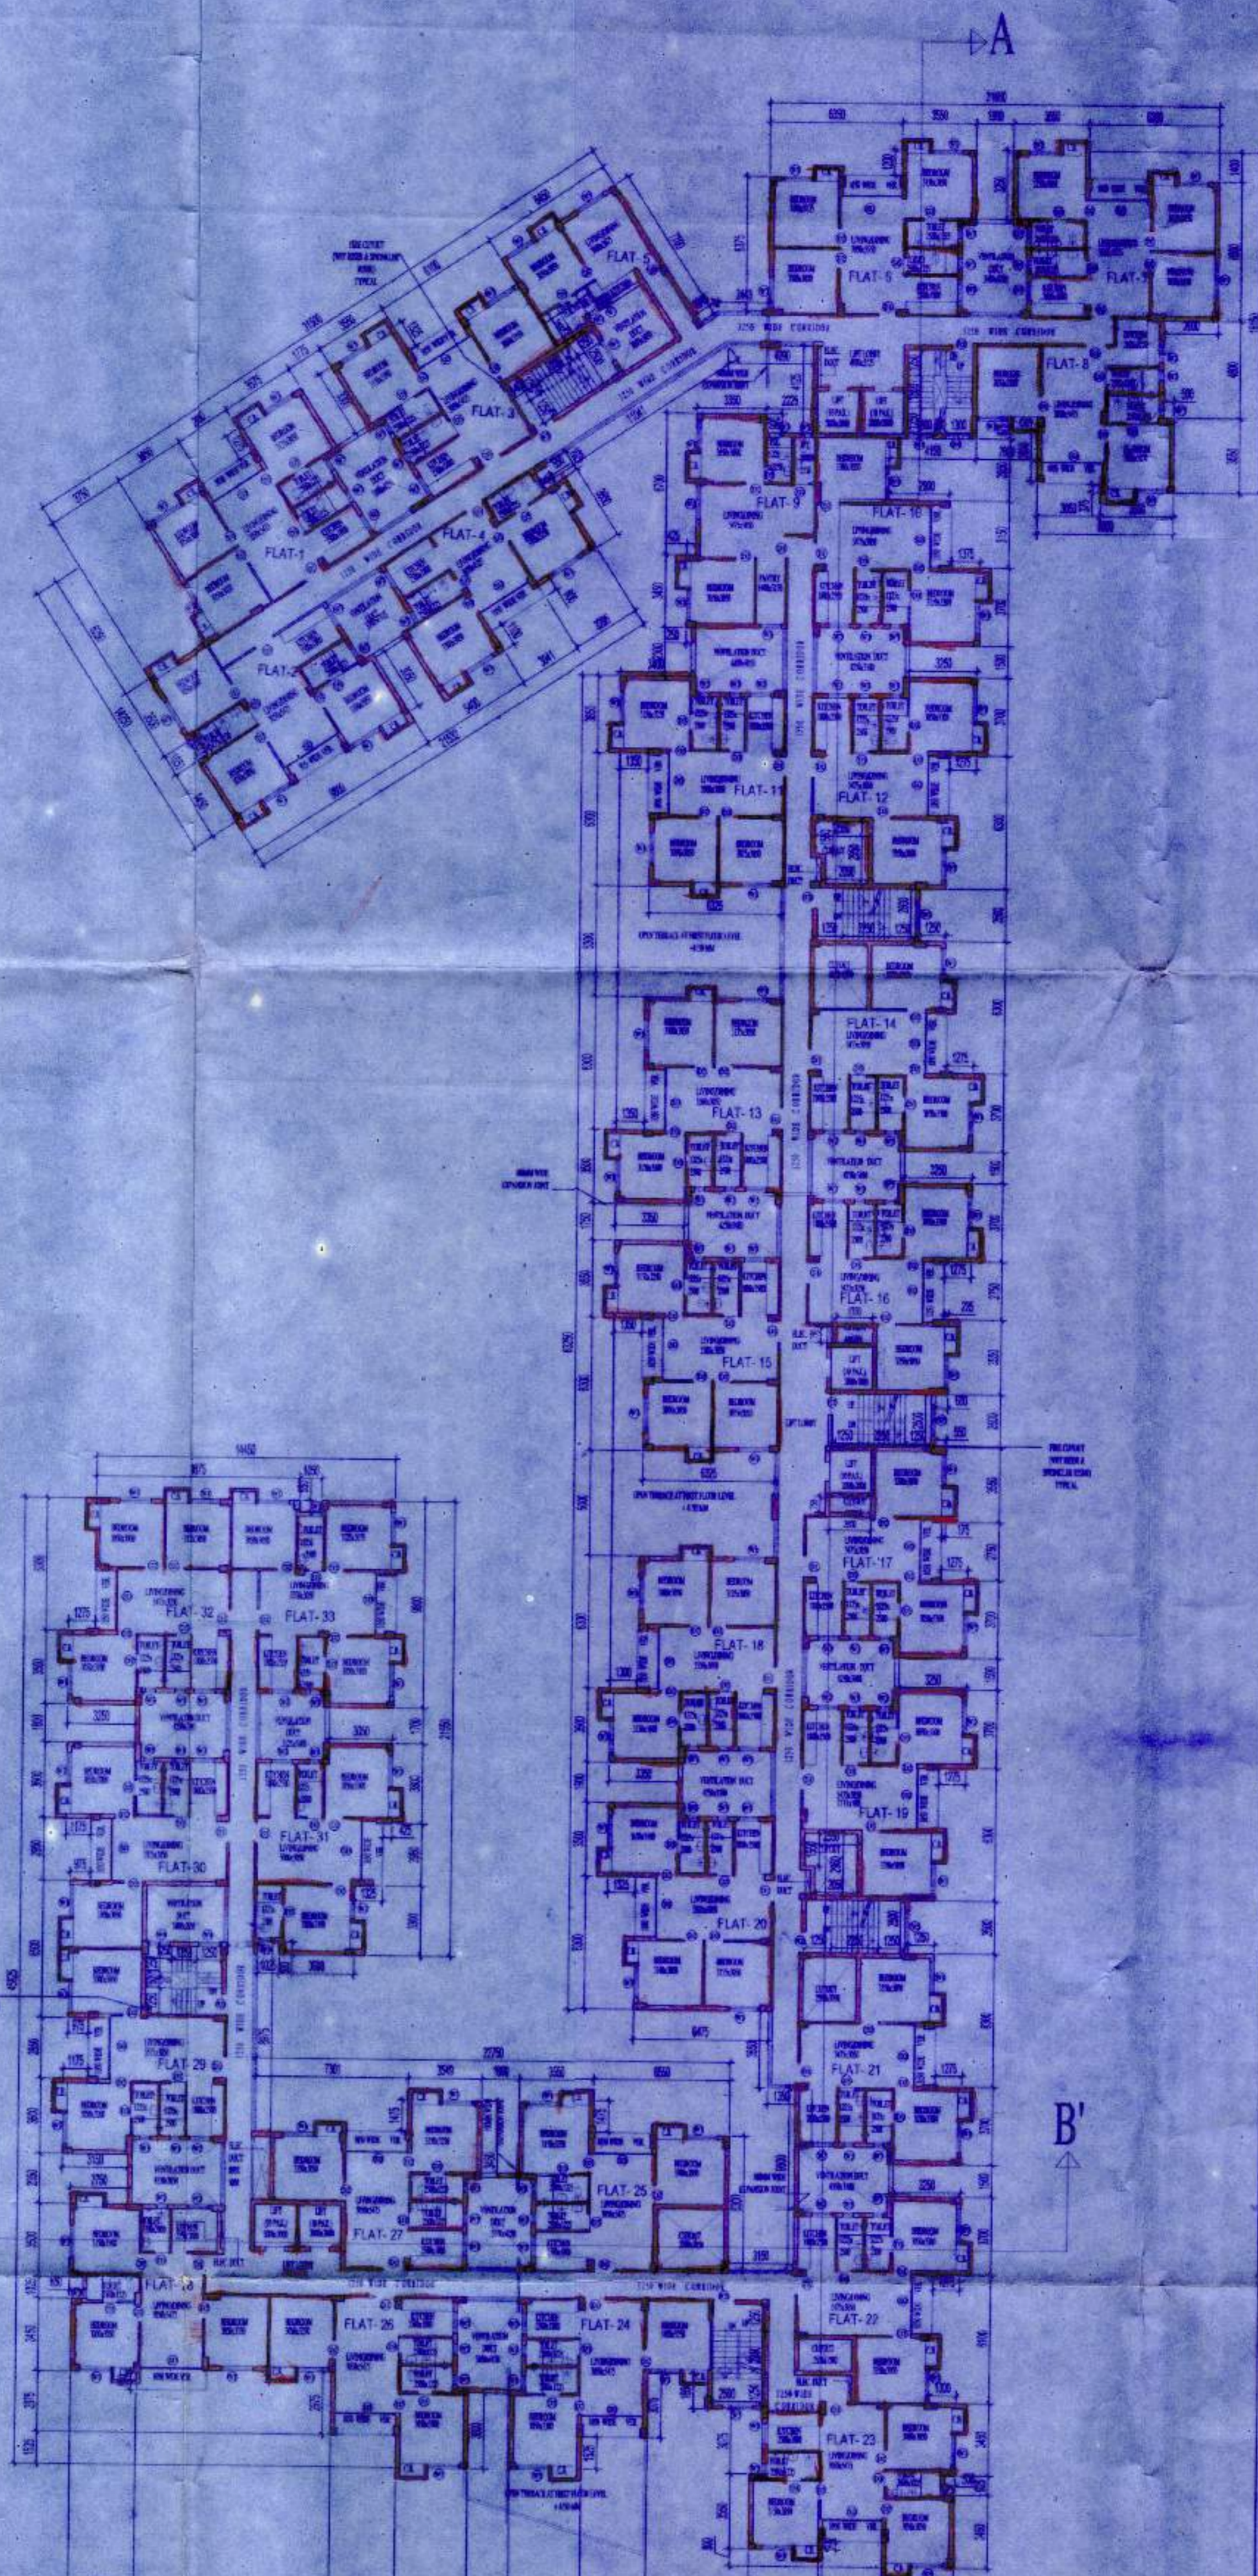

FIRST FLOOR PLAN
(SCALE - 1:200)