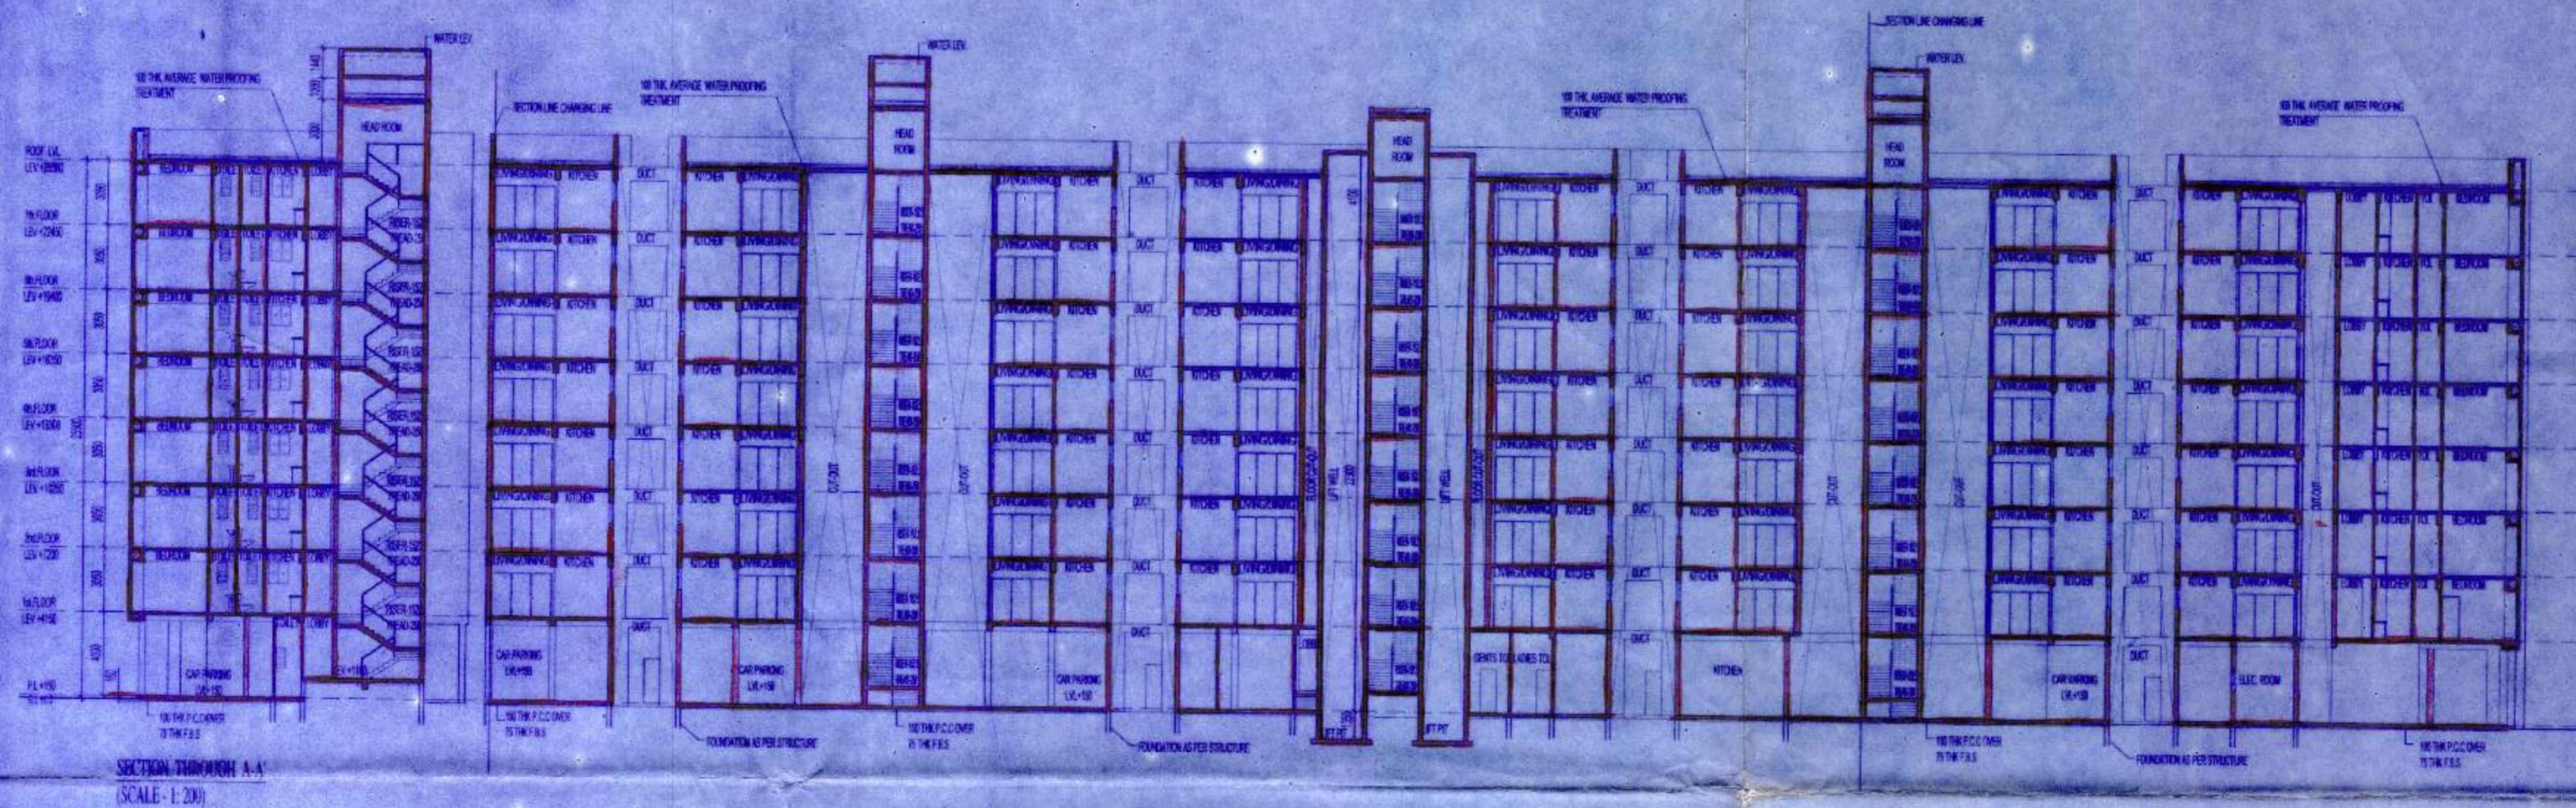

SECTION THROUGH A-A'
(SCALE - 1:20)